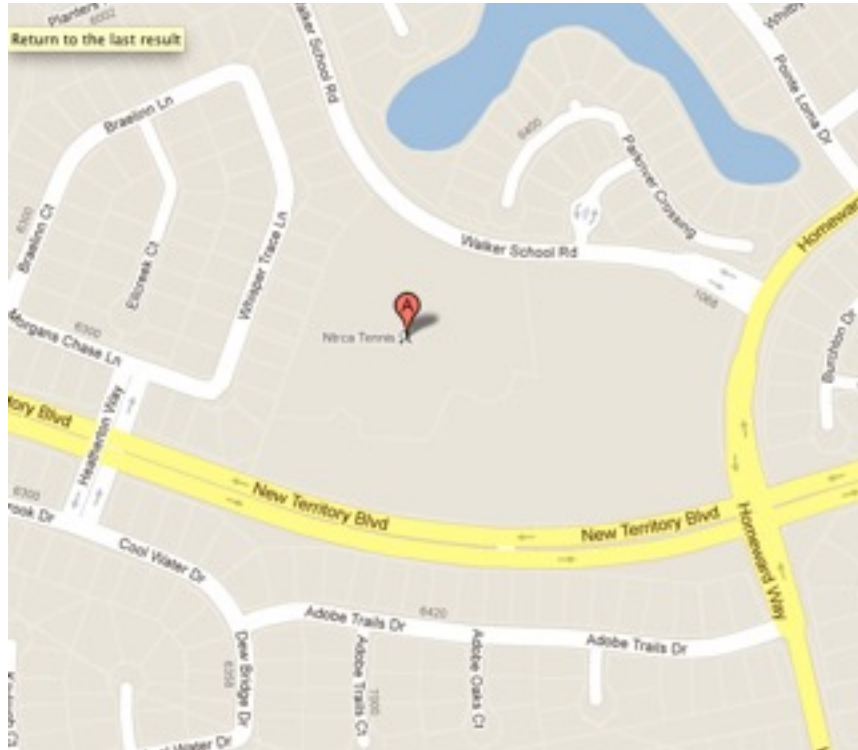

Directions: Take Hwy 59 south. Exit University. Turn right on University. Turn left on New Territory Blvd. Turn right on Homeward Way. (just before the Randalls shopping center - Homeward Way crosses New Territory Blvd. twice. Turn at the second Homeward Way. If you get to the Grand Parkway/Hwy 99, you have gone too far.)

The Club at New Territory in the “ACTIVITIES ROOM”

1200 Walker School Rd. Sugar Land, TX 77479 (in New Territory)

Directions: From the north, continue southbound on the Southwest Fwy / US-59. Exit University Blvd. Turn right onto University Blvd. Turn left on New Territory Blvd. (0.9 mi.) Take the 3rd right onto Homeward Way. (0.1 mi) Take the 1st left onto Walker School Rd. (0.1 mi) 1200 WALKER SCHOOL RD is on the left. (The complex begins at the corner of Homeward Way and New Territory Blvd.)

PECAN PARK

New Territory, Sugar Land

Directions: Take Hwy 59 south. Exit University. Turn right on University. Turn left on New Territory Blvd. Turn right on Homeward Way. (just before the Randalls shopping center - Homeward Way crosses New Territory Blvd. twice. Turn at the second Homeward Way. If you get to the Grand Parkway/Hwy 99, you have gone too far.) Turn right on Pecan Orchard Drive. The park will be on your left.