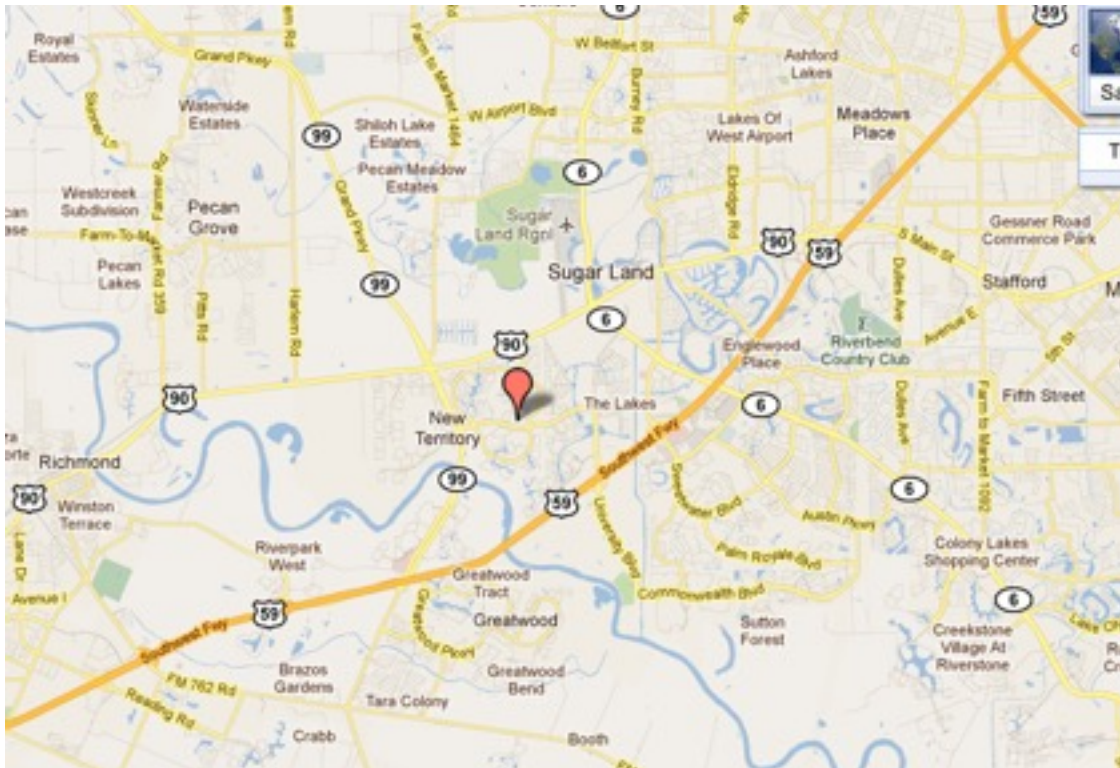

The Club at New Territory in the “ACTIVITIES ROOM”

1200 Walker School Rd. Sugar Land, TX 77479 (in New Territory)

Directions: From the north, continue southbound on the Southwest Fwy / US-59. Exit University Blvd. Turn right onto University Blvd. Turn left on New Territory Blvd. (0.9 mi.) Take the 3rd right onto Homeward Way. (0.1 mi) Take the 1st left onto Walker School Rd. (0.1 mi) 1200 WALKER SCHOOL RD is on the left. (The complex begins at the corner of Homeward Way and New Territory Blvd.)

PECAN PARK

New Territory, Sugar Land

Directions: Take Hwy 59 south. Exit University. Turn right on University. Turn left on New Territory Blvd. Turn right on Homeward Way. (just before the Randalls shopping center - Homeward Way crosses New Territory Blvd. twice. Turn at the second Homeward Way. If you get to the Grand Parkway/Hwy 99, you have gone too far.) Turn right on Pecan Orchard Drive. The park will be on your left.