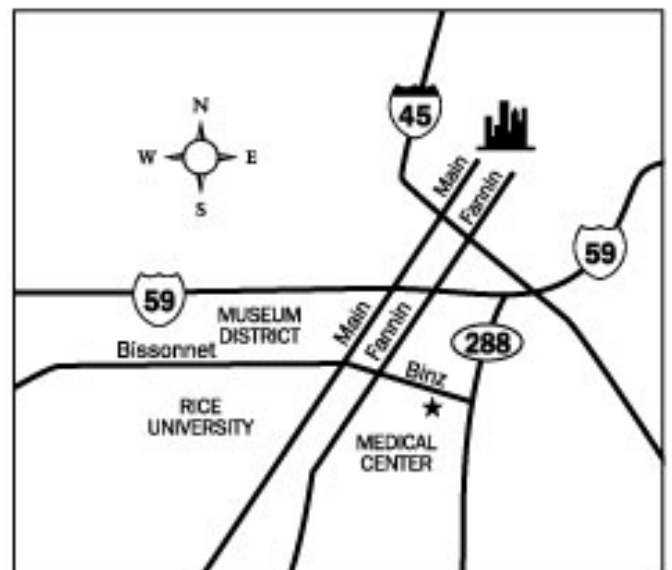

Map: additional map on reverse side

Directions:

From South (Sugar Land)
59 North, Exit Greenbriar
Right on Greenbriar, Left on Bissonnet
Once you pass Museum of Fine Arts -
Museum is 5 blocks on right

From West (Katy, Brookshire, West Houston)
I-10 East to 610 South
610 South to 288 North
Exit Binz, Left on Binz, Museum is 7 blocks on
the left